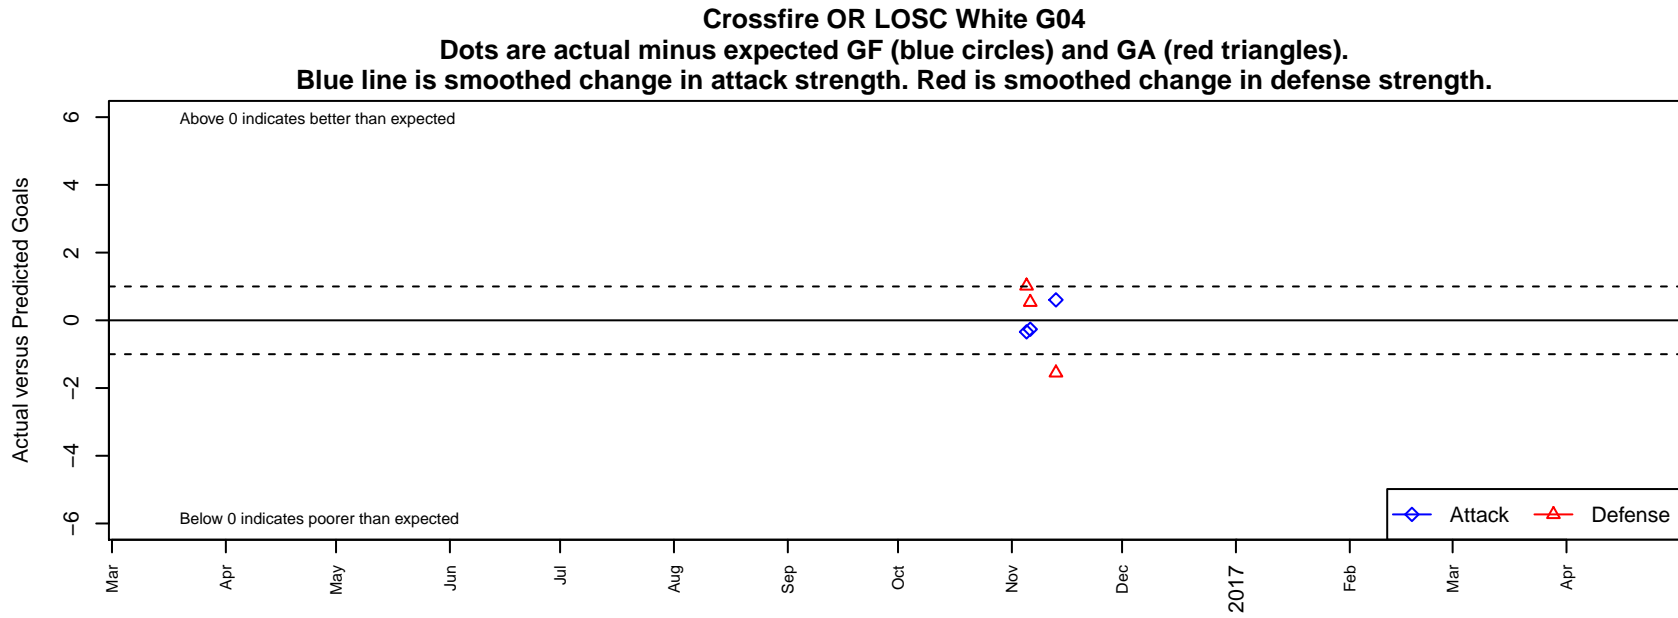

Crossfire OR LOSC White G04

Crossfire Oregon
Lake Oswego, OR
G04 total strength=447
attack=0.32 defense=0.27

alt names used:
LOSC 04G White

Venues played:
2016 OYS Founders Cup G04

date	home		away		venue	pred.home	pred.away
2016-11-13	CUSC Energy G04	4	Crossfire OR LOSC White G04	1	2016 OYS Founders Cup G04	2.45	0.40
2016-11-06	Crossfire OR LOSC White G04	0	THUSC Radium G04	2	2016 OYS Founders Cup G04	0.26	2.53
2016-11-05	Crossfire OR LOSC White G04	1	FC Columbia County G04	0	2016 OYS Founders Cup G04	1.34	1.02